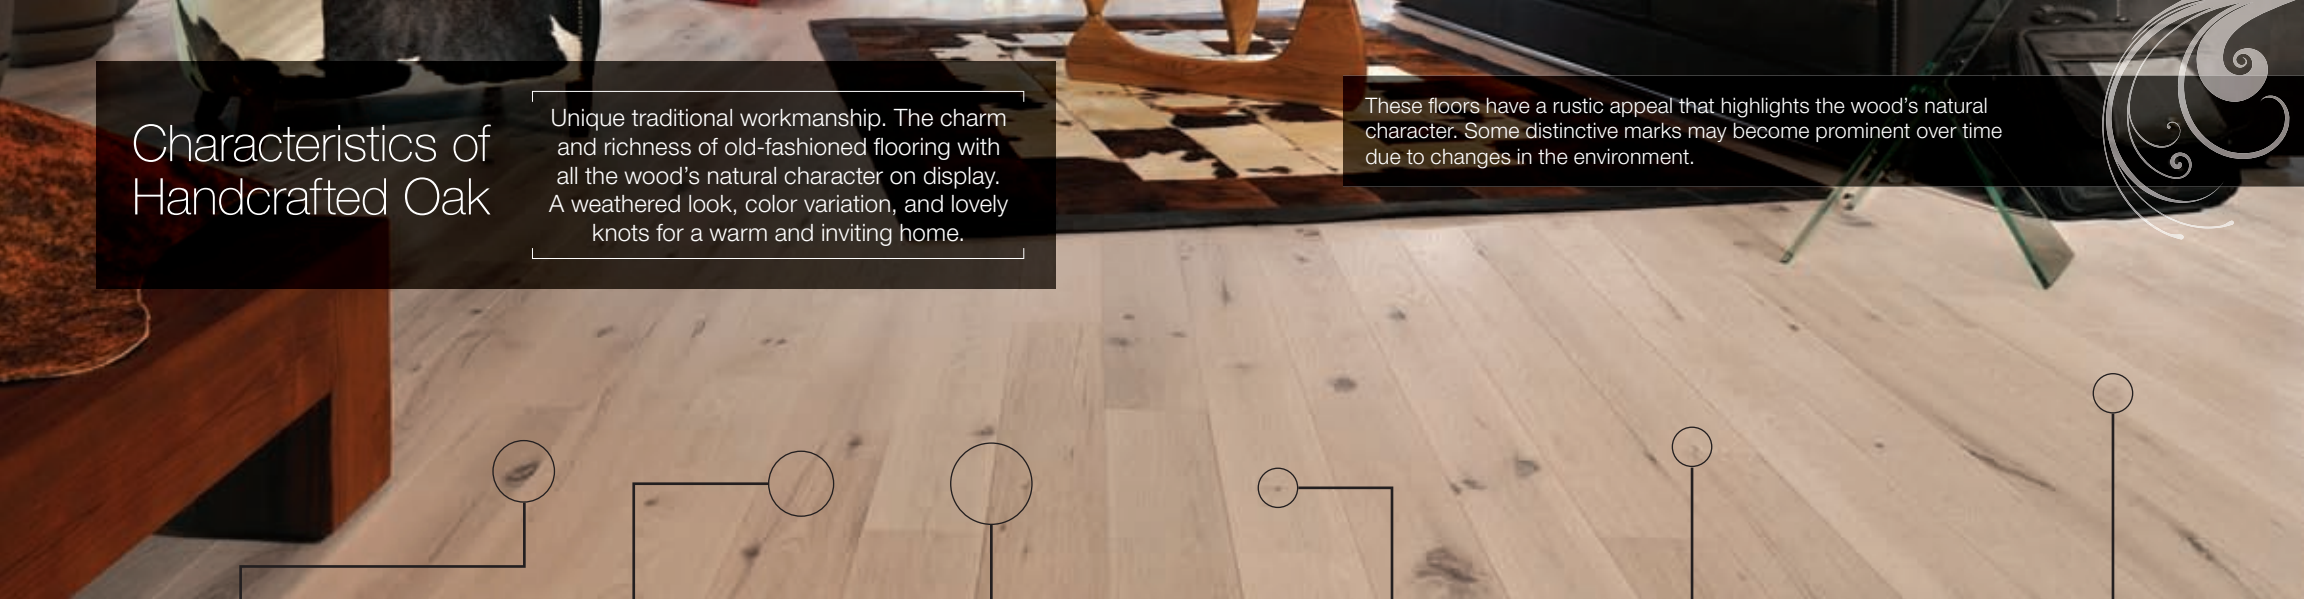

Characteristics of Handcrafted Oak

Unique traditional workmanship. The charm and richness of old-fashioned flooring with all the wood's natural character on display. A weathered look, color variation, and lovely knots for a warm and inviting home.

These floors have a rustic appeal that highlights the wood's natural character. Some distinctive marks may become prominent over time due to changes in the environment.

Open and closed knots